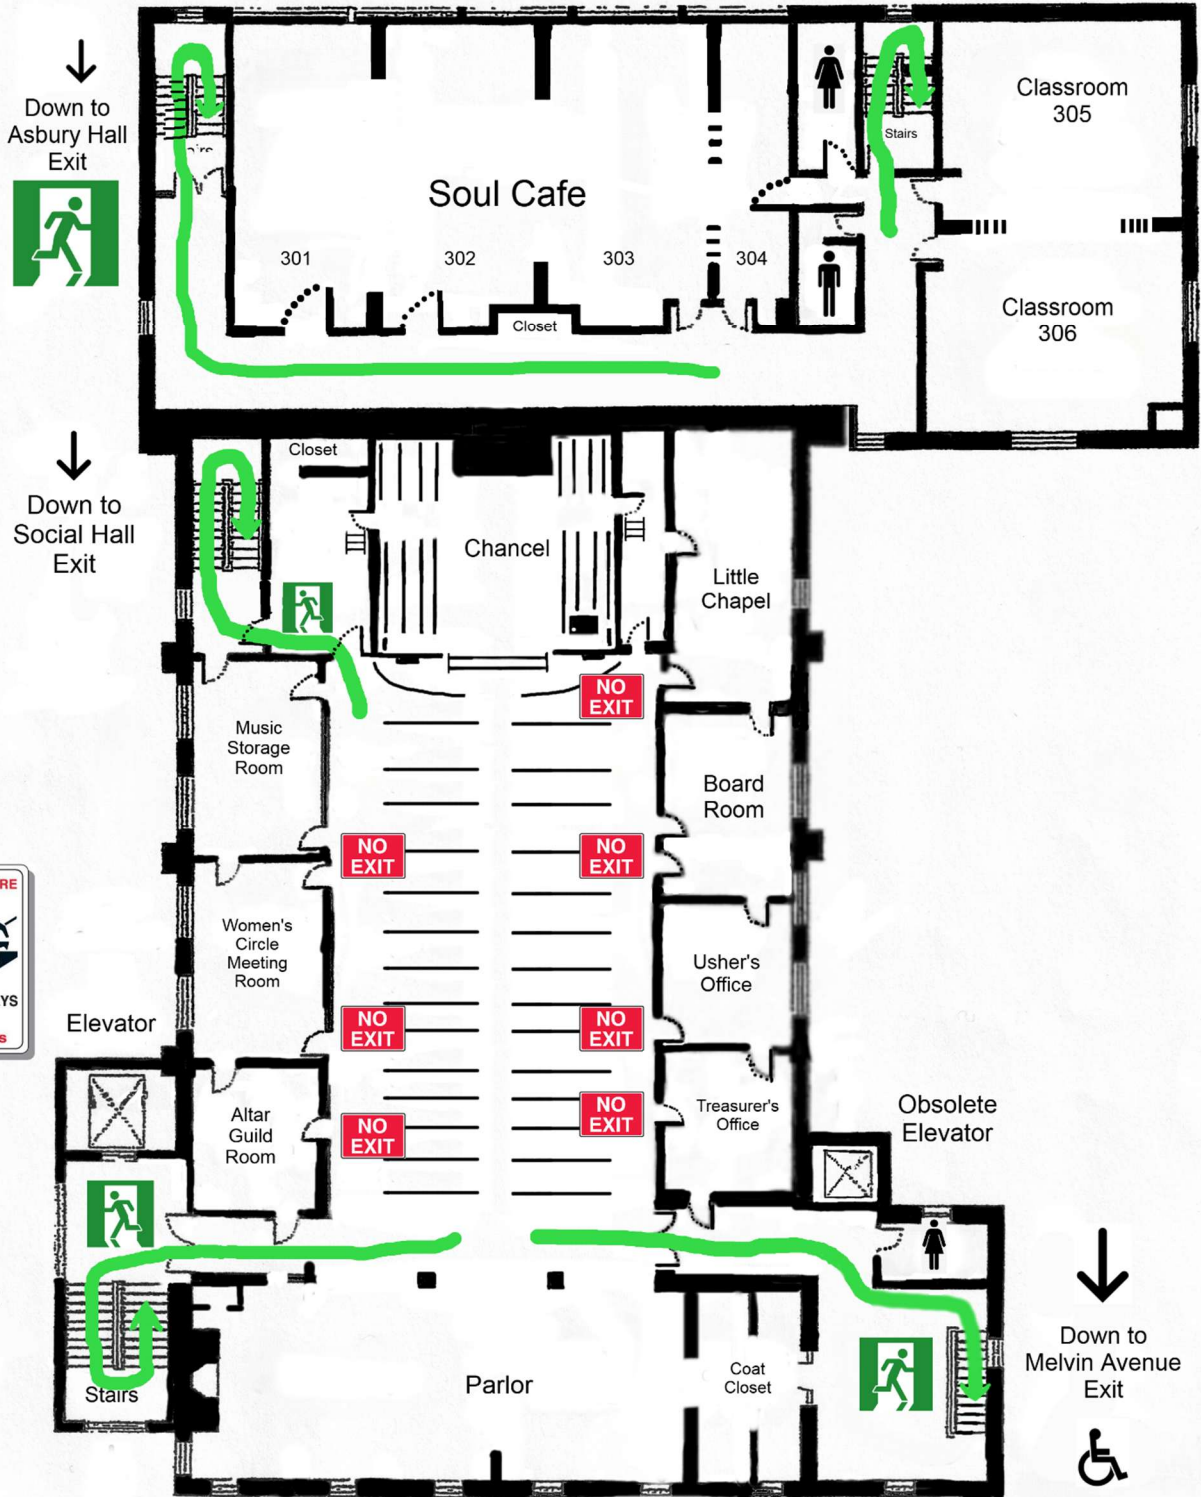

Catonsville United Methodist Church

Social Hall Level

Catonsville United Methodist Church

Entrance Level & Asbury Hall 1

Catonsville United Methodist Church

Catonsville United Methodist Church

Down to Parking Lot Exit

Down to Parking Lot Exit

Down to Melvin Avenue Exit

Assisted

Sanctuary & Asbury Hall 3

Catonsville United Methodist Church

Balcony Level