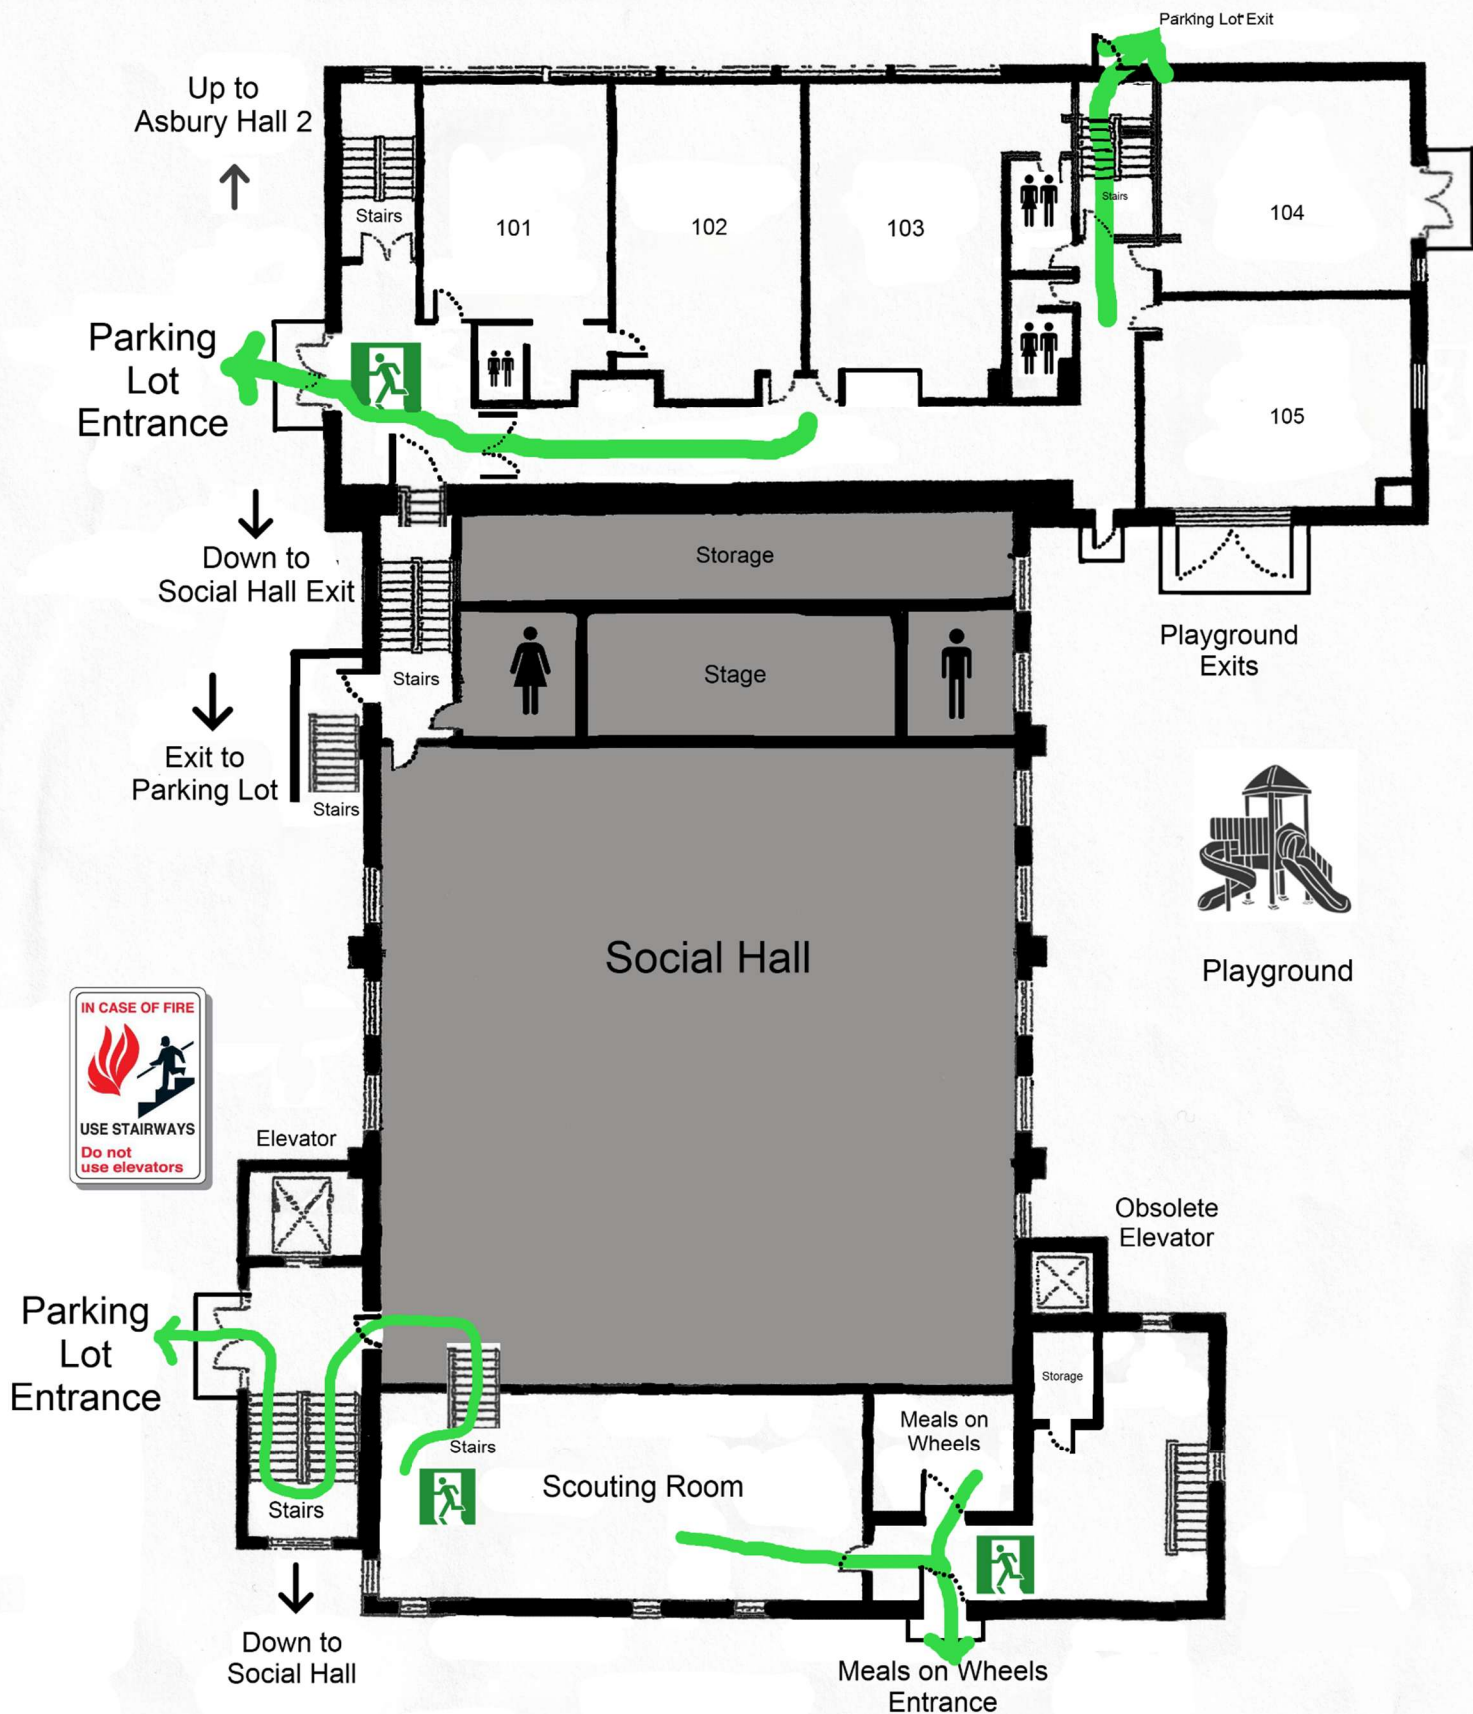

Catonsville United Methodist Church

Social Hall Level

Catonsville United Methodist Church

Entrance Level & Asbury Hall 1

Catonsville United Methodist Church

Catonsville United Methodist Church

Down to Parking Lot Exit

Down to Parking Lot Exit

Down to Melvin Avenue Exit

Assisted

Sanctuary & Asbury Hall 3

Catonsville United Methodist Church

Balcony Level