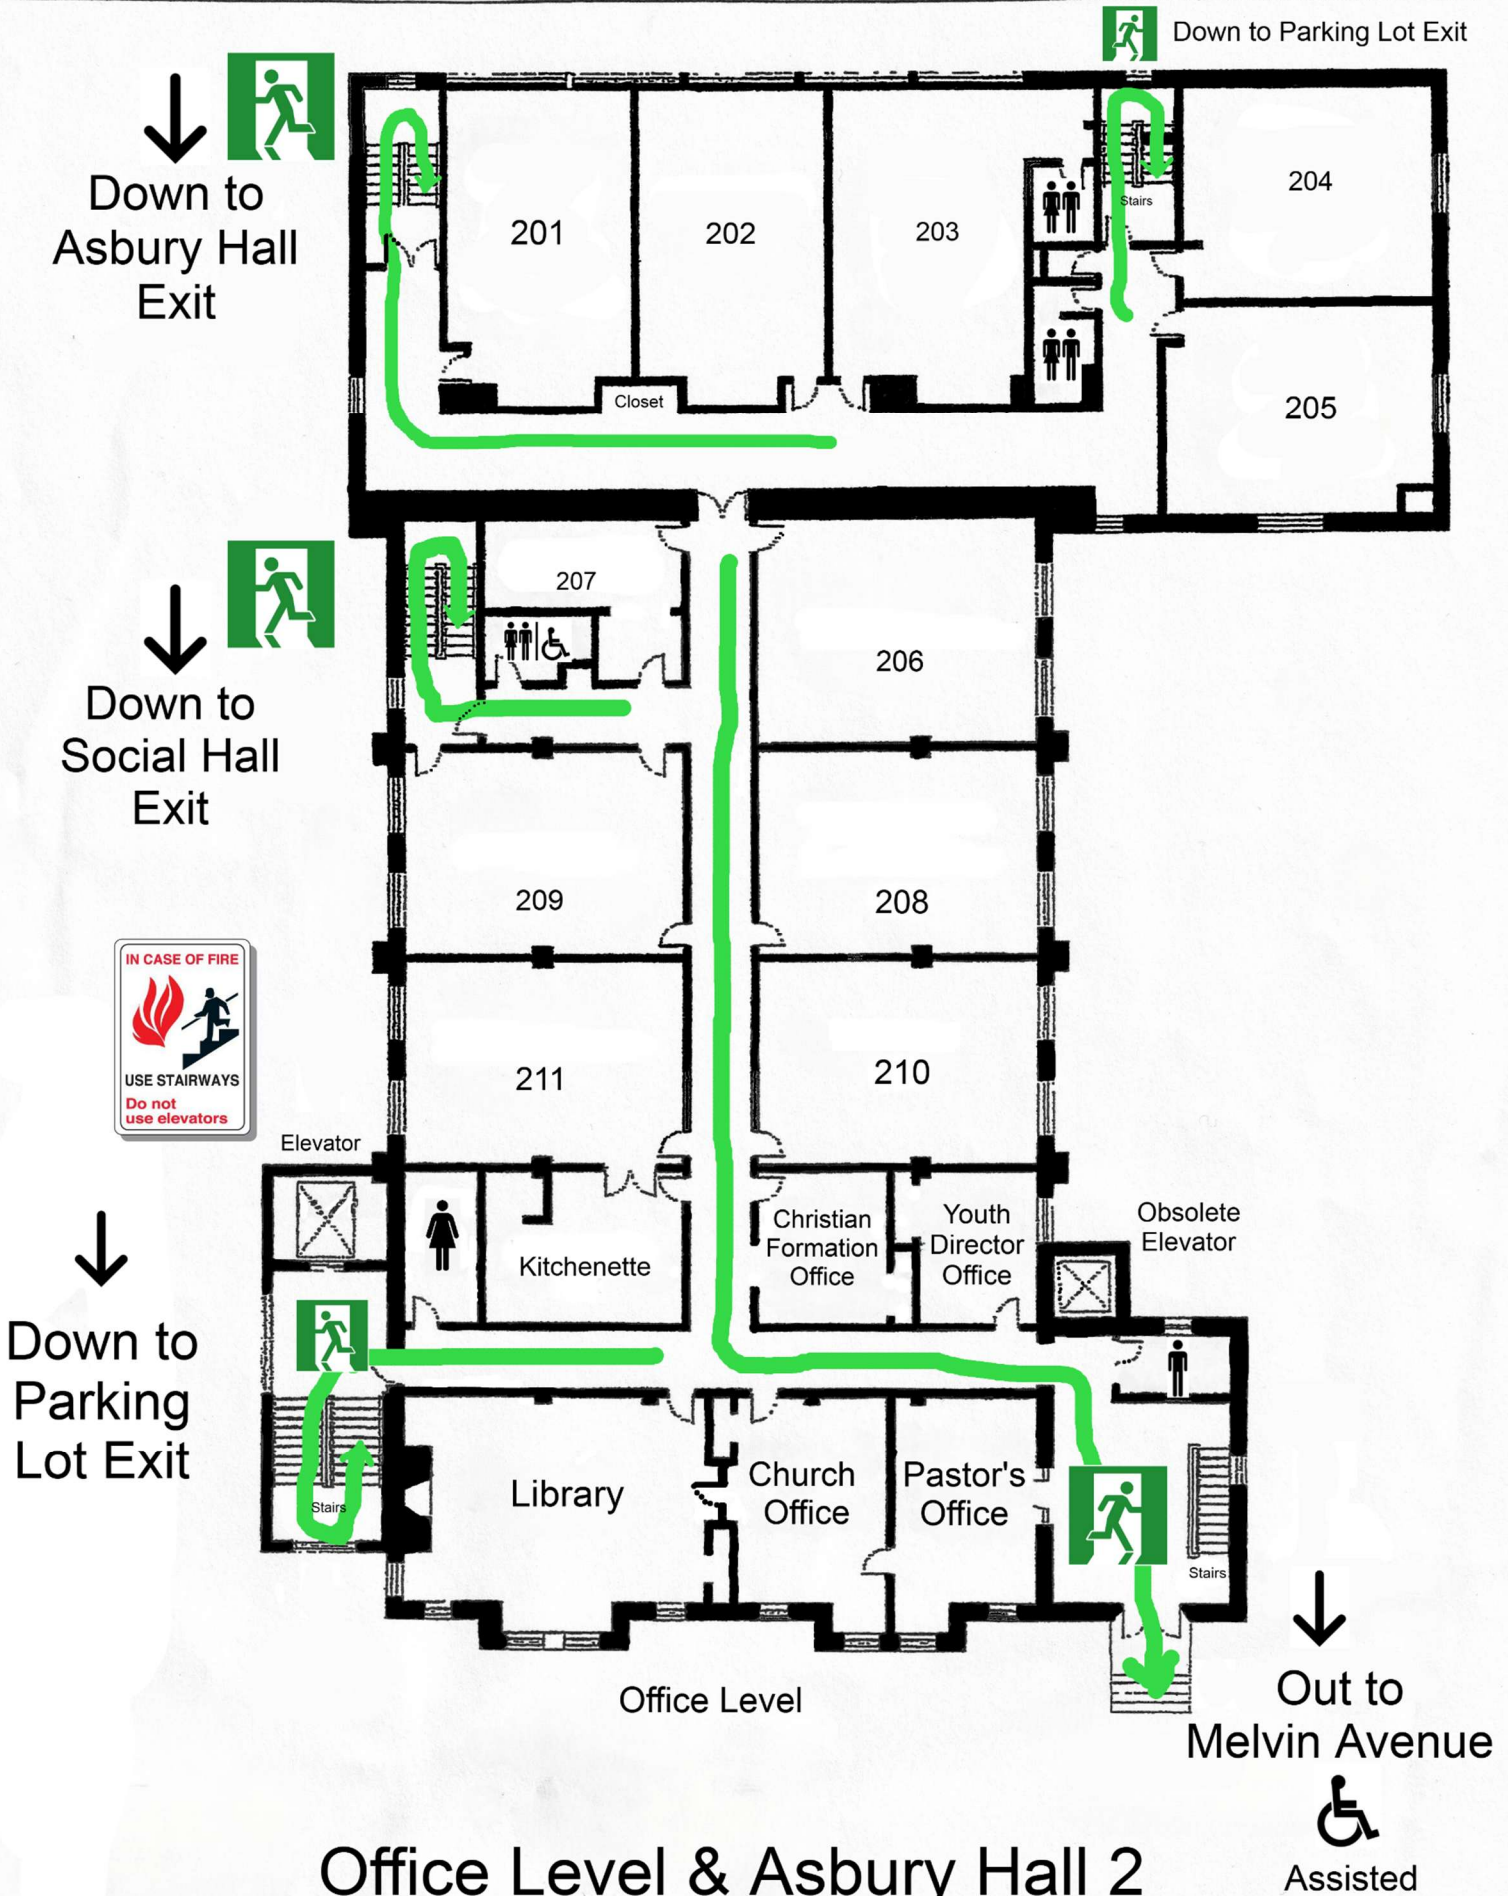

Catonsville United Methodist Church

Social Hall Level

Catonsville United Methodist Church

Entrance Level & Asbury Hall 1

Catonsville United Methodist Church

Catonsville United Methodist Church

Down to Parking Lot Exit

Down to Parking Lot Exit

Down to Melvin Avenue Exit

Assisted

Sanctuary & Asbury Hall 3

Catonsville United Methodist Church

Balcony Level