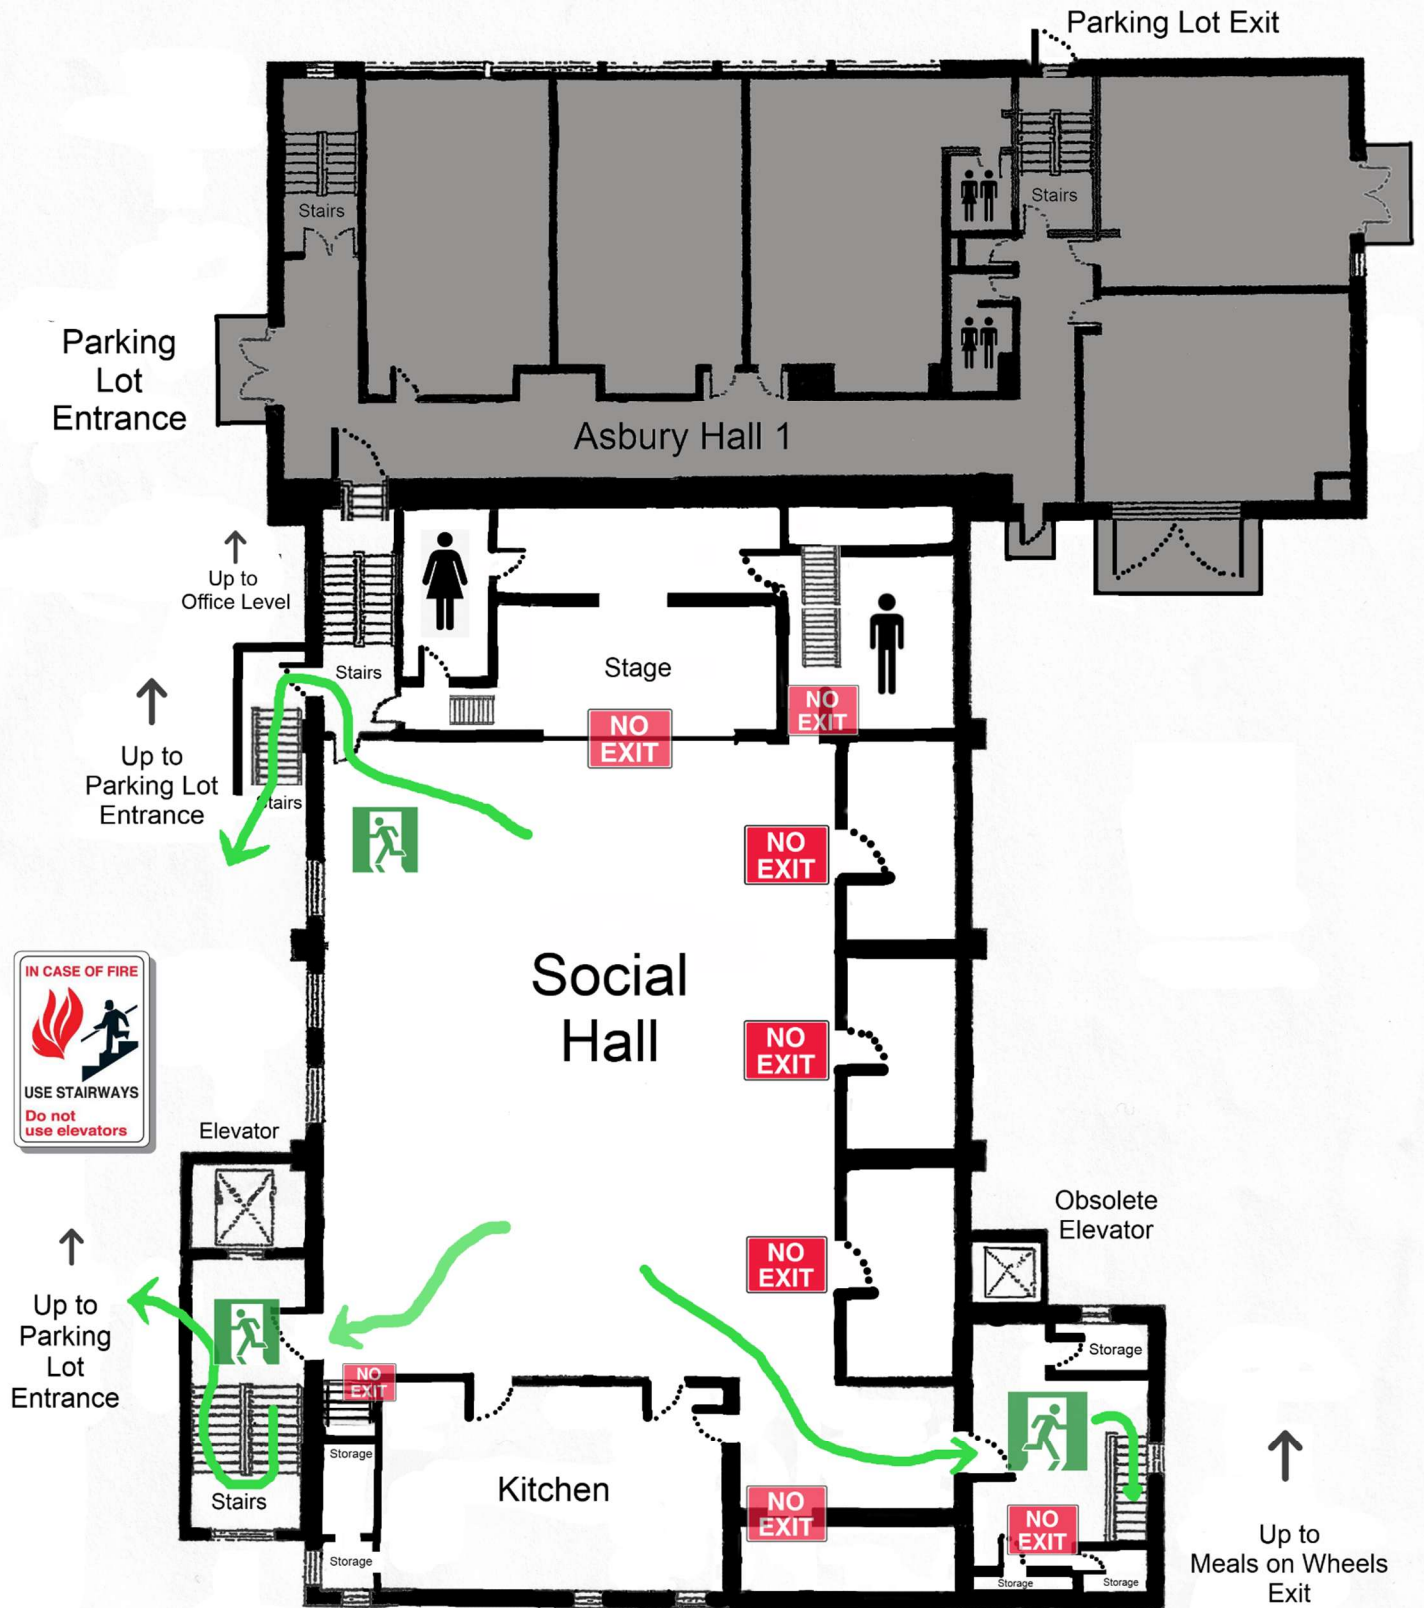

Catonsville United Methodist Church

Social Hall Level

Catonsville United Methodist Church

Entrance Level & Asbury Hall 1

Catonsville United Methodist Church

Catonsville United Methodist Church

Down to Parking Lot Exit

Down to Parking Lot Exit

Down to Melvin Avenue Exit

Assisted

Sanctuary & Asbury Hall 3

Catonsville United Methodist Church

Balcony Level